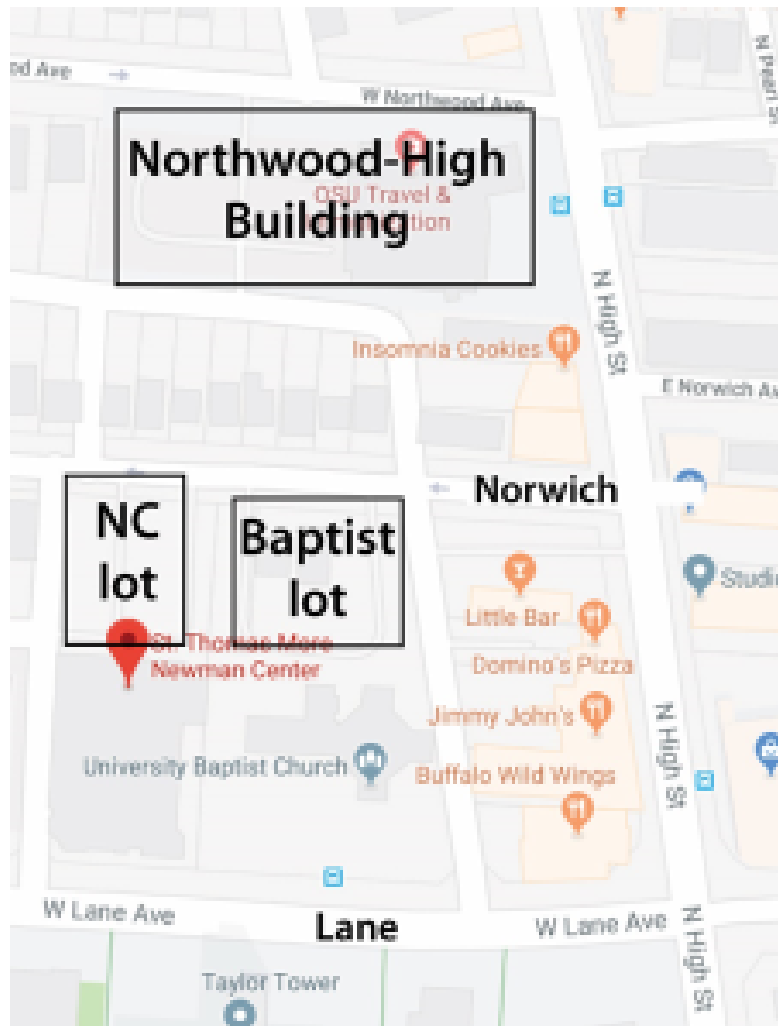

Where Can I Park for Christmas Mass?

Christmas Eve

- Newman Center
- Lane Avenue
- Northwood-High Building
- *7 p.m., 10 p.m. only!*
University Baptist Church

Christmas Day

- Newman Center
- Lane Avenue
- Northwood-High Building
- University Baptist Church